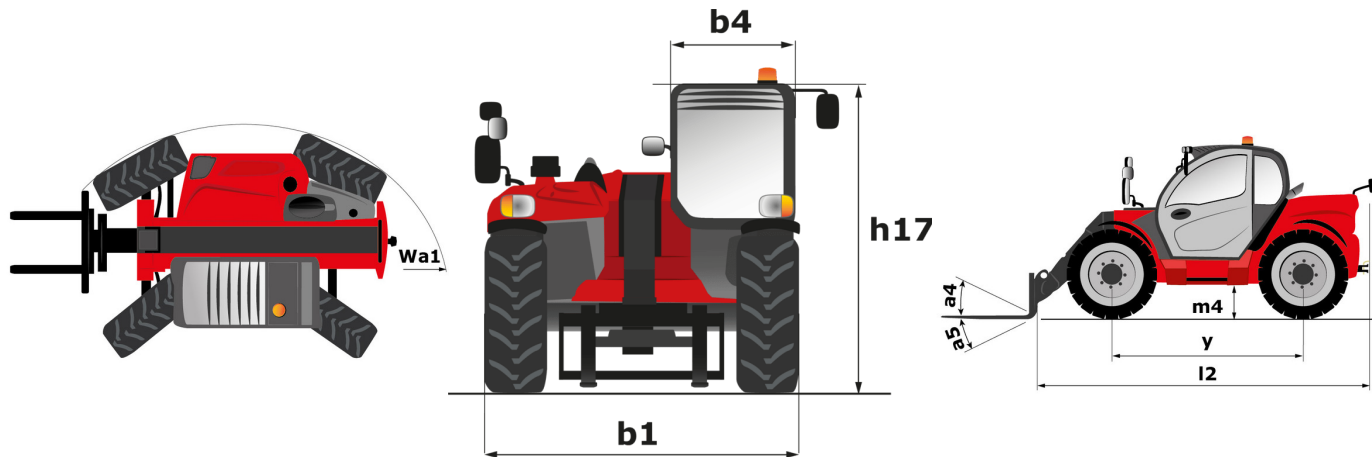

MLT 635-130 PS+ - Maßzeichnung